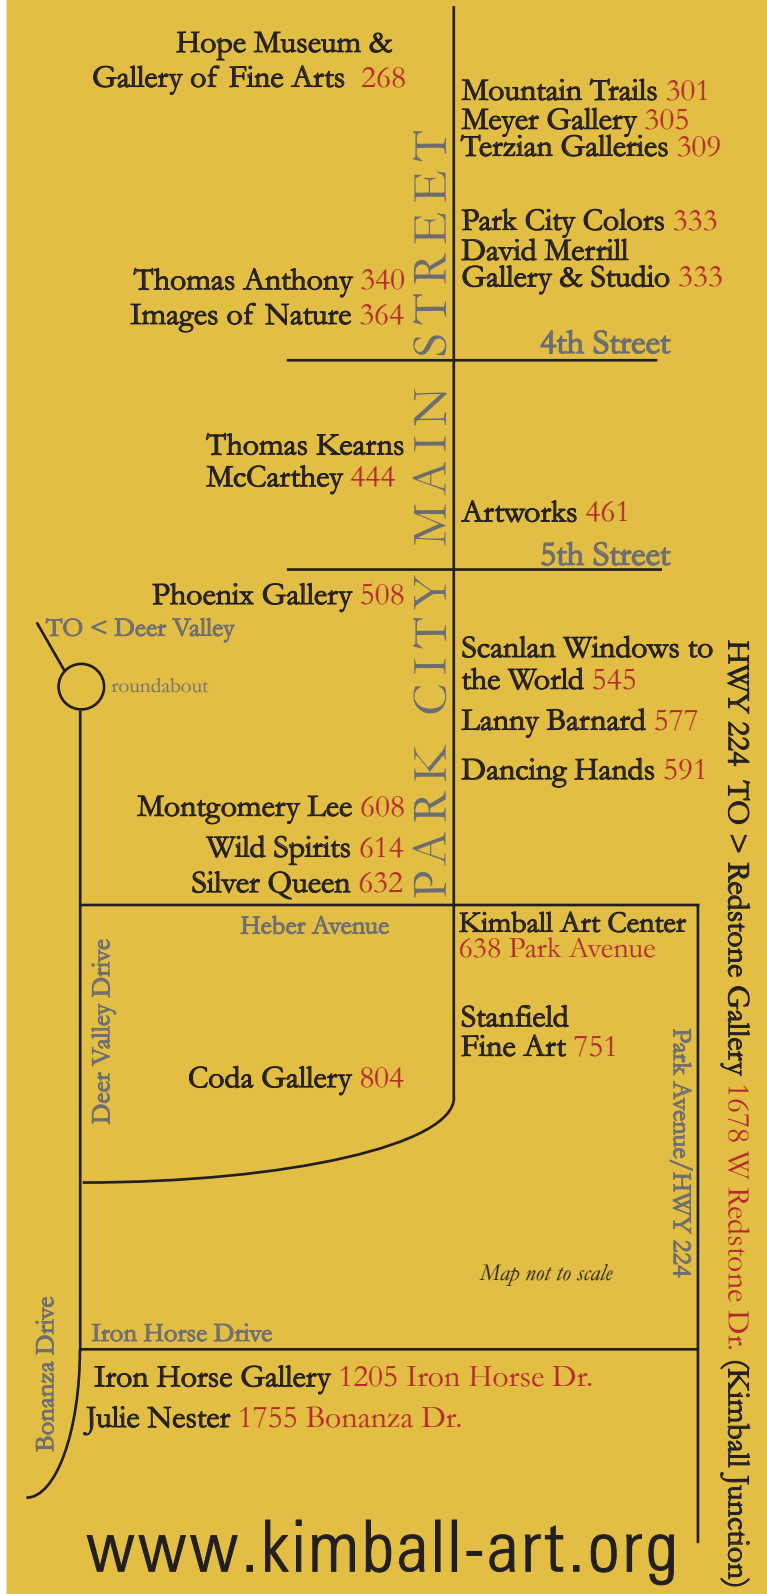

MAP OF GALLERY STROLL PARTICIPANTS

HWY 224 TO > Redstone Gallery 1678 W Redstone Dr. (Kimball Junction)